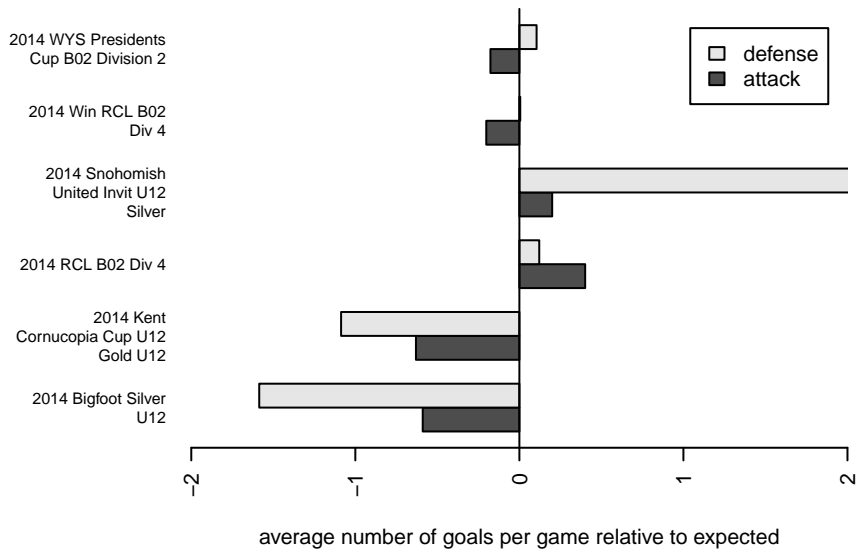

## Eastside FC Grey B02

Eastside FC  
 Preston, WA  
 B02 total strength=227  
 attack=0.16 defense=0.12  
 fall league = RCL B02 Div 4  
 spr league = Win RCL B02 Div 4

alt names used:  
 EASTSIDE FC B02 GREY (WA)  
 EASTSIDE FC BU12 GREY (WA)  
 EASTSIDE FCEASTSIDE FC BU12 GREY  
 Eastside FC 02 Grey D  
 Eastside FC 02 Grey D  
 Eastside FC 02 Grey D

Venues played:  
 2014 Snohomish United Invit U12 Silver  
 2014 Kent Cornucopia Cup U12 Gold U12  
 2014 Bigfoot Silver U12  
 2014 RCL B02 Div 4  
 2014 Win RCL B02 Div 4  
 2014 WYS Presidents Cup B02 Division 2

**attack and defense variance (black dot)  
relative to other teams  
and top 10 in region**

**attack and defense rating  
relative to others at age  
and all opponents in last 13 months**

**Performance relative to 13 month average**