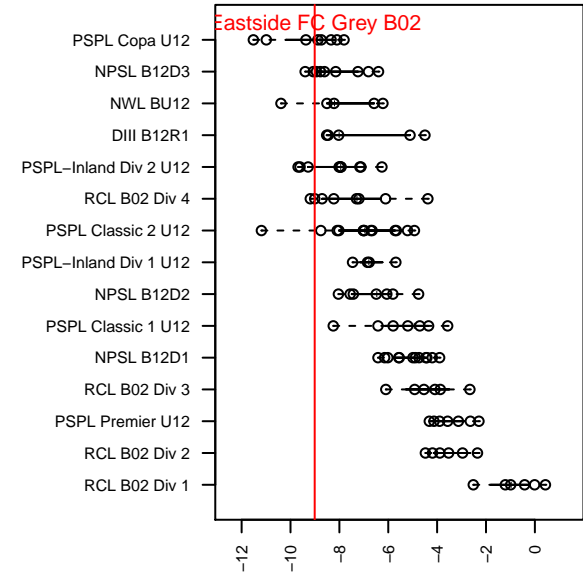

## Eastside FC Grey B02

Eastside FC  
 Preston, WA  
 B02 total strength=227  
 attack=0.16 defense=0.12  
 fall league = RCL B02 Div 4  
 spr league = Win RCL B02 Div 4

alt names used:  
 EASTSIDE FC B02 GREY (WA)  
 EASTSIDE FC BU12 GREY (WA)  
 EASTSIDE FCEASTSIDE FC BU12 GREY  
 Eastside FC 02 Grey D  
 Eastside FC 02 Grey D  
 Eastside FC 02 Grey D

**attack and defense variance (black dot)  
relative to other teams  
and top 10 in region**

**attack and defense rating  
relative to others at age  
and all opponents in last 13 months**

**Performance relative to 13 month average**