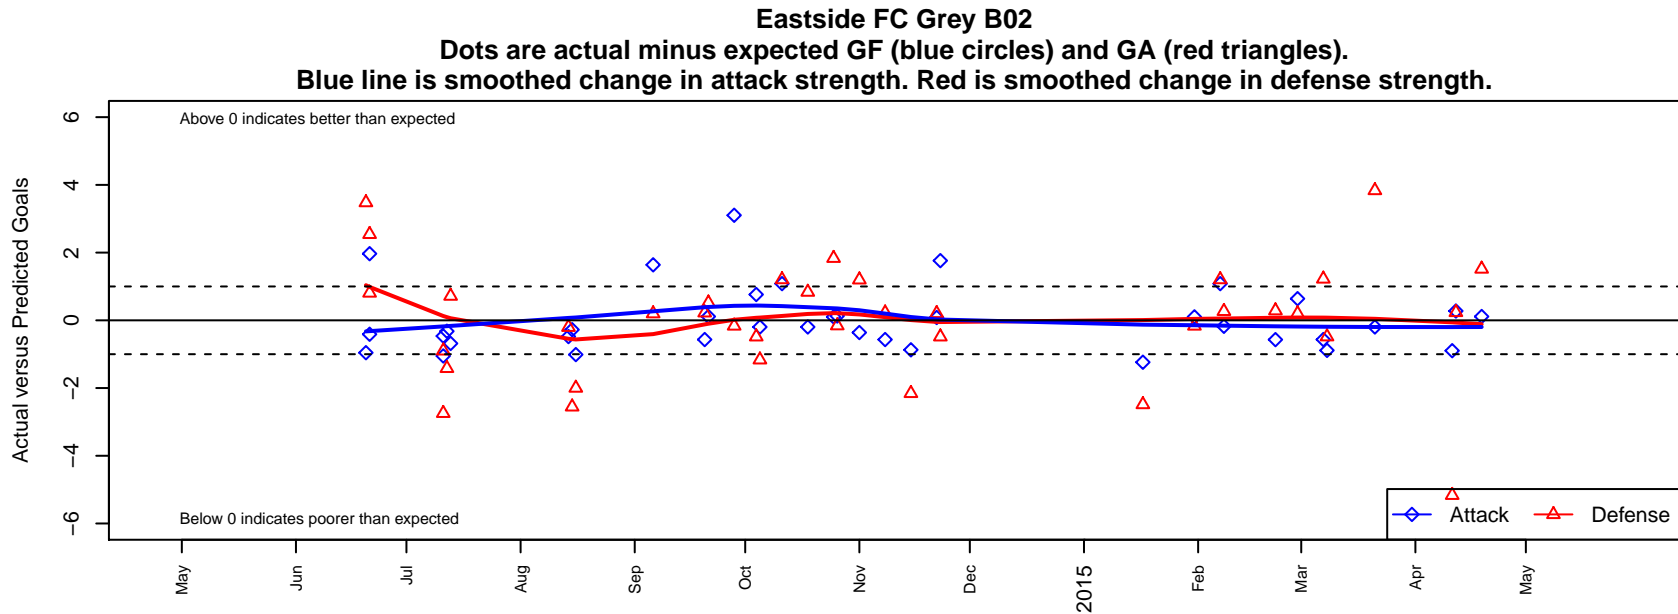

## Eastside FC Grey B02

Eastside FC  
 Preston, WA  
 B02 total strength=227  
 attack=0.16 defense=0.12  
 fall league = RCL B02 Div 4  
 spr league = Win RCL B02 Div 4

alt names used:  
 EASTSIDE FC B02 GREY (WA)  
 EASTSIDE FC BU12 GREY (WA)  
 EASTSIDE FCEASTSIDE FC BU12 GREY  
 Eastside FC 02 Grey D  
 Eastside FC 02 Grey D  
 Eastside FC 02 Grey D

**attack and defense variance (black dot)  
relative to other teams  
and top 10 in region**

**attack and defense rating  
relative to others at age  
and all opponents in last 13 months**

**Performance relative to 13 month average**