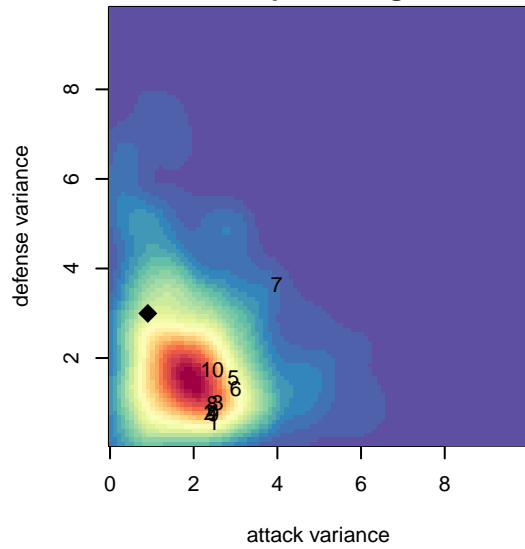

## Eastside FC Grey B02

Eastside FC  
 Preston, WA  
 B02 total strength=227  
 attack=0.16 defense=0.12  
 fall league = RCL B02 Div 4  
 spr league = Win RCL B02 Div 4

alt names used:  
 EASTSIDE FC B02 GREY (WA)  
 EASTSIDE FC BU12 GREY (WA)  
 EASTSIDE FCEASTSIDE FC BU12 GREY  
 Eastside FC 02 Grey D  
 Eastside FC 02 Grey D  
 Eastside FC 02 Grey D

**attack and defense variance (black dot)  
relative to other teams  
and top 10 in region**

**attack and defense rating  
relative to others at age  
and all opponents in last 13 months**

**Performance relative to 13 month average**